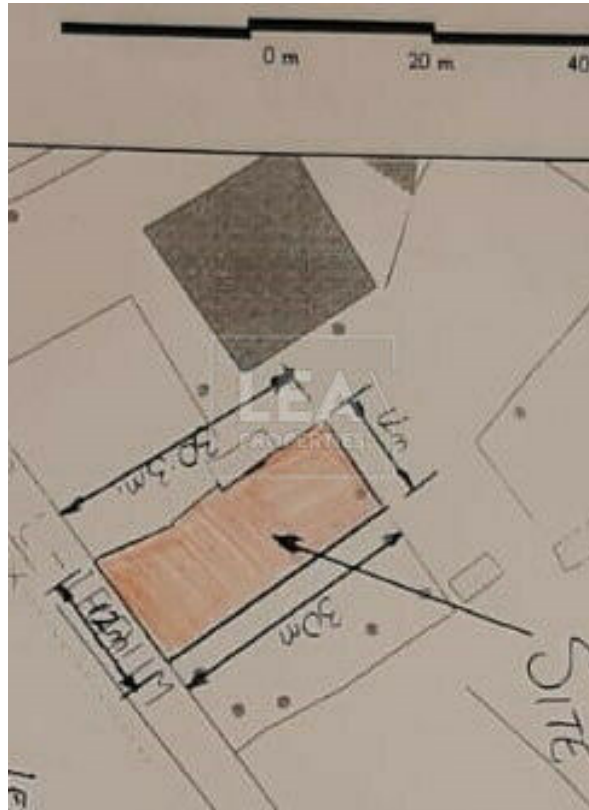

Land

Ref No: 9213

Euro 188,000

Description

Had dingli land for sale 800 SQM. must be seen

Features

- Internal sq.m: 800

Contact Agent