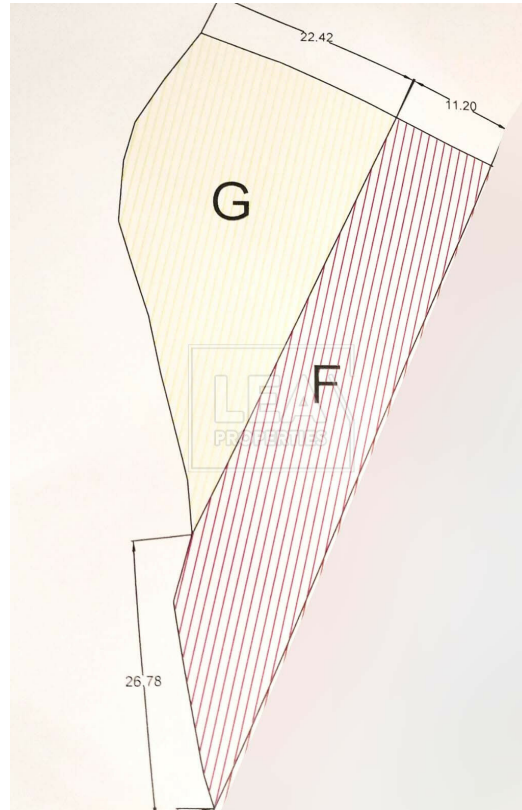

## Description

On the limits of Siggiewi comes this agricultural land measuring approx 1,500 sqm which also has car access from the road

## Features

- Internal sq.m: 1500