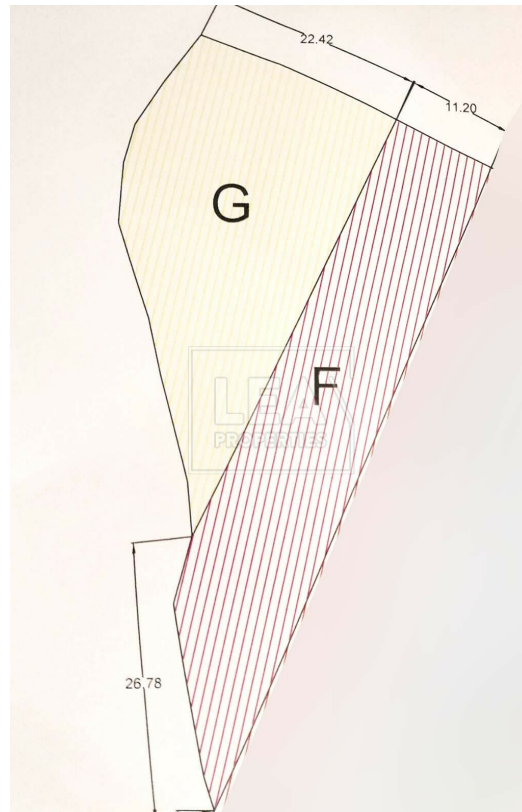

Land

Ref No: 12159

Euro 110,000

Description

On the limits of Siggiewi comes this agricultural land measuring approx 1,500 sqm which also has car access from the road

Features

- Internal sq.m: 1500

Contact Agent